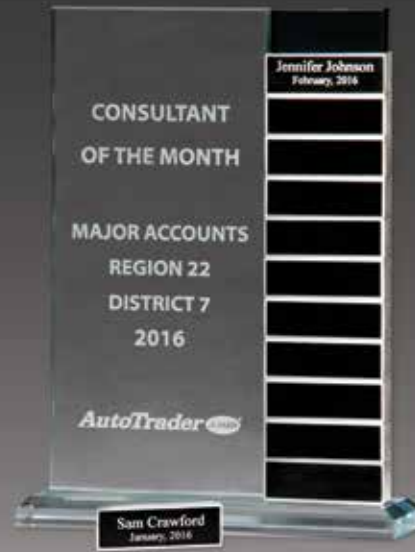

Glass Awards

Jade Glass Award with 12 Individual Aluminum Blocks Perfect for Monthly Recognition or Milestone Awards

G2000   7 1/2" x 10" $165.00

3/4" x 2 1/4" SILVER ALUMINUM BLOCKS WITH
BLACK SILK SCREENED FRONTS

3/8" THICK GLASS