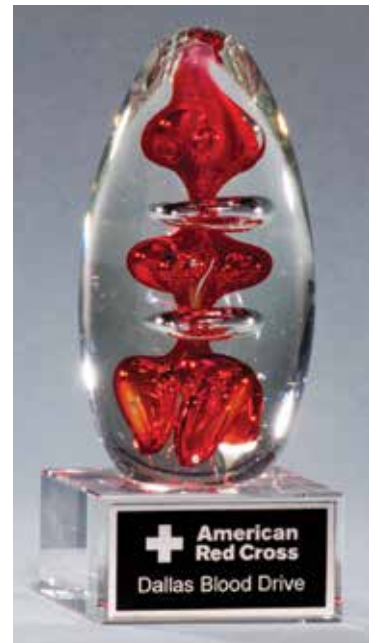

Red Egg-Shaped

2255 5 1/4" $75.00

LASER ENGRAVABLE ALUMINUM PLATE
CLEAR GLASS BASE

ART GLASS AWARDS ARE HAND MADE, AIR BUBBLE AND COLOR VARIATIONS ARE COMMON. INDIVIDUALLY GIFT BOXED. PERSONALIZATION COSTS EXTRA